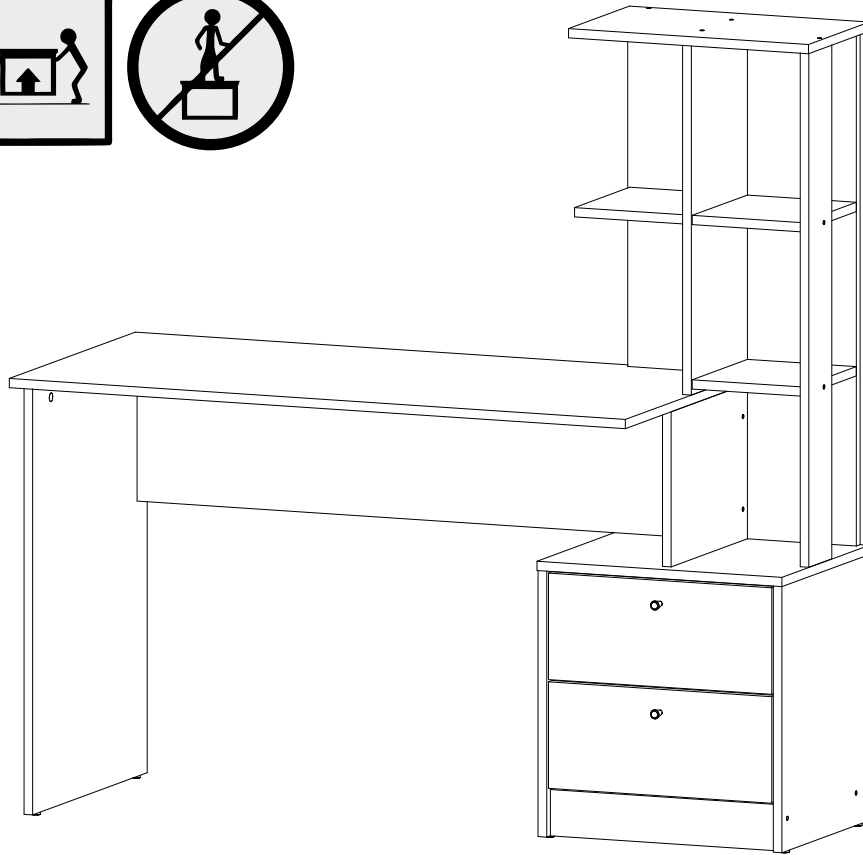

ENG Table T7
UA Стіл T7

1380x1360x550 mm

ENG

RULES FOR USE AND CARE OF FURNITURE

1. Use furniture only in dry rooms protected from the effects of weather conditions.
2. Install with suitable tools according to these assembly instructions.
3. Try to assemble as close to the location as possible.
4. The body is assembling in a horizontal position.
5. Before moving furniture, make sure that it is not loaded with items.