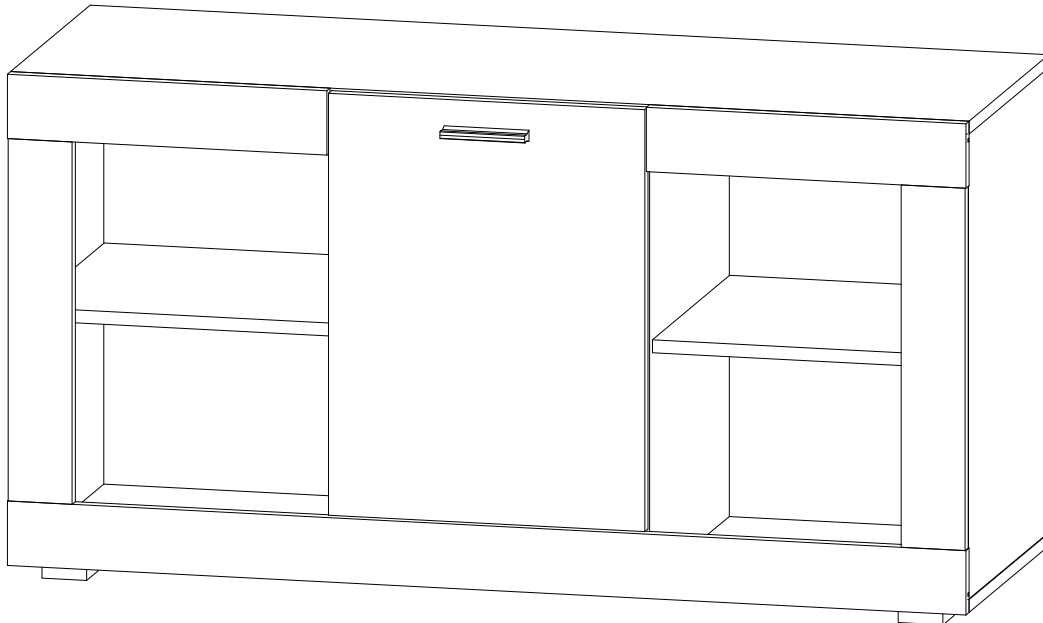

ENG

Dana cabinet

UA

Тумба Dana

630x1200x416 mm

ENG

RULES FOR USE AND CARE OF FURNITURE

1. Use furniture only in dry rooms protected from the effects of weather conditions.
2. Install with suitable tools according to these assembly instructions.
3. Try to assemble as close to the location as possible.
4. The body is assembling in a horizontal position.
5. Before moving furniture, make sure that it is not loaded with items.