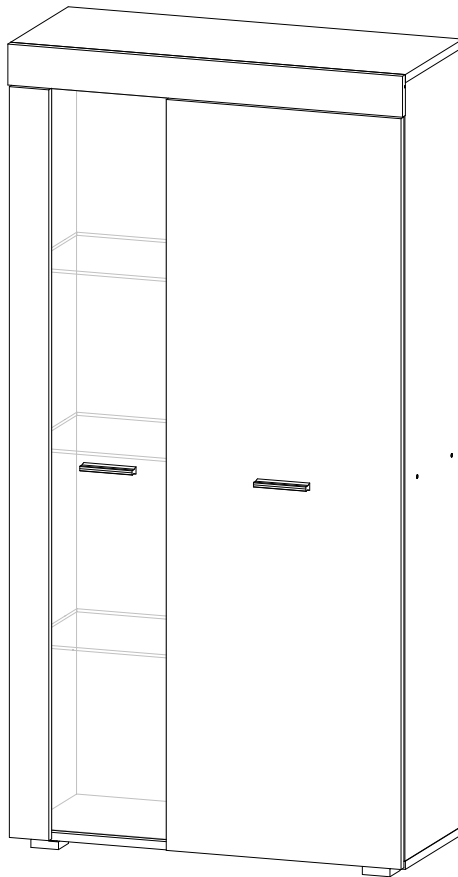

ENG

Dana cupboard

UA

Шафа Дана

1574x800x336 mm

ENG

**RULES FOR USE AND CARE OF FURNITURE**

1. Use furniture only in dry rooms protected from the effects of weather conditions.
2. Install with suitable tools according to these assembly instructions.
3. Try to assemble as close to the location as possible.
4. The body is assembling in a horizontal position.
5. Before moving furniture, make sure that it is not loaded with items.