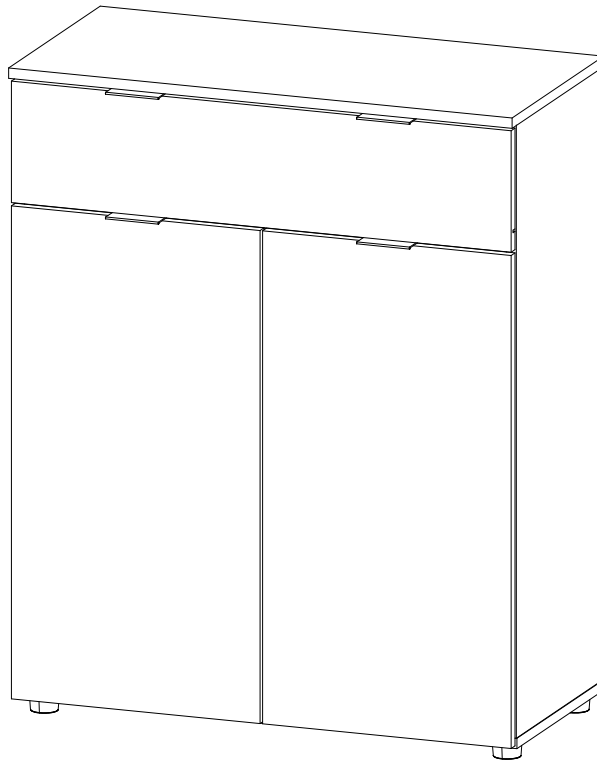

ENG

Ron Drawer Chest

UA

Комод Рон

1000x800x380 mm

ENG

RULES FOR USE AND CARE OF FURNITURE

1. Use furniture only in dry rooms protected from the effects of weather conditions.
2. Install with suitable tools according to these assembly instructions.
3. Try to assemble as close to the location as possible.
4. The body is assembling in a horizontal position.
5. Before moving furniture, make sure that it is not loaded with items.